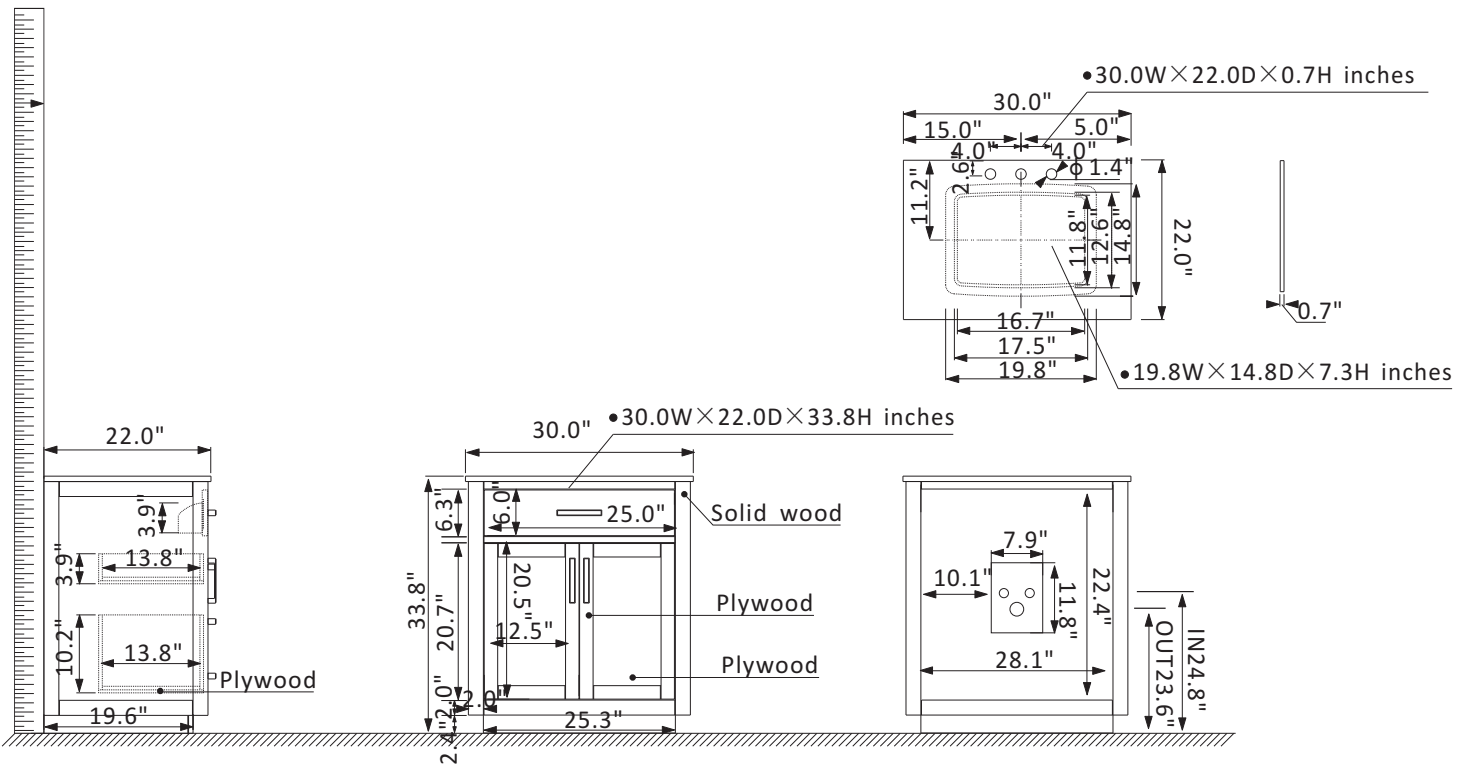

Altair Ivy Vanity Collection 531030-RB-CA-NM

Features

Construction: Solid wood / plywood

Finish: White, Gray or Royal Blue Finish

Countertop: Natural Carrara white marble

Sink: Rectangular, undermount ceramic basin with overflow included

Faucet: Countertop pre-drilled for 8" wide faucet hole

Door/Drawer: 1 flip-down drawer on top and 2 soft-closing drawers

Hardware: Brushed copper finish hardware

Installation: Easy plumbing and faucet installation*